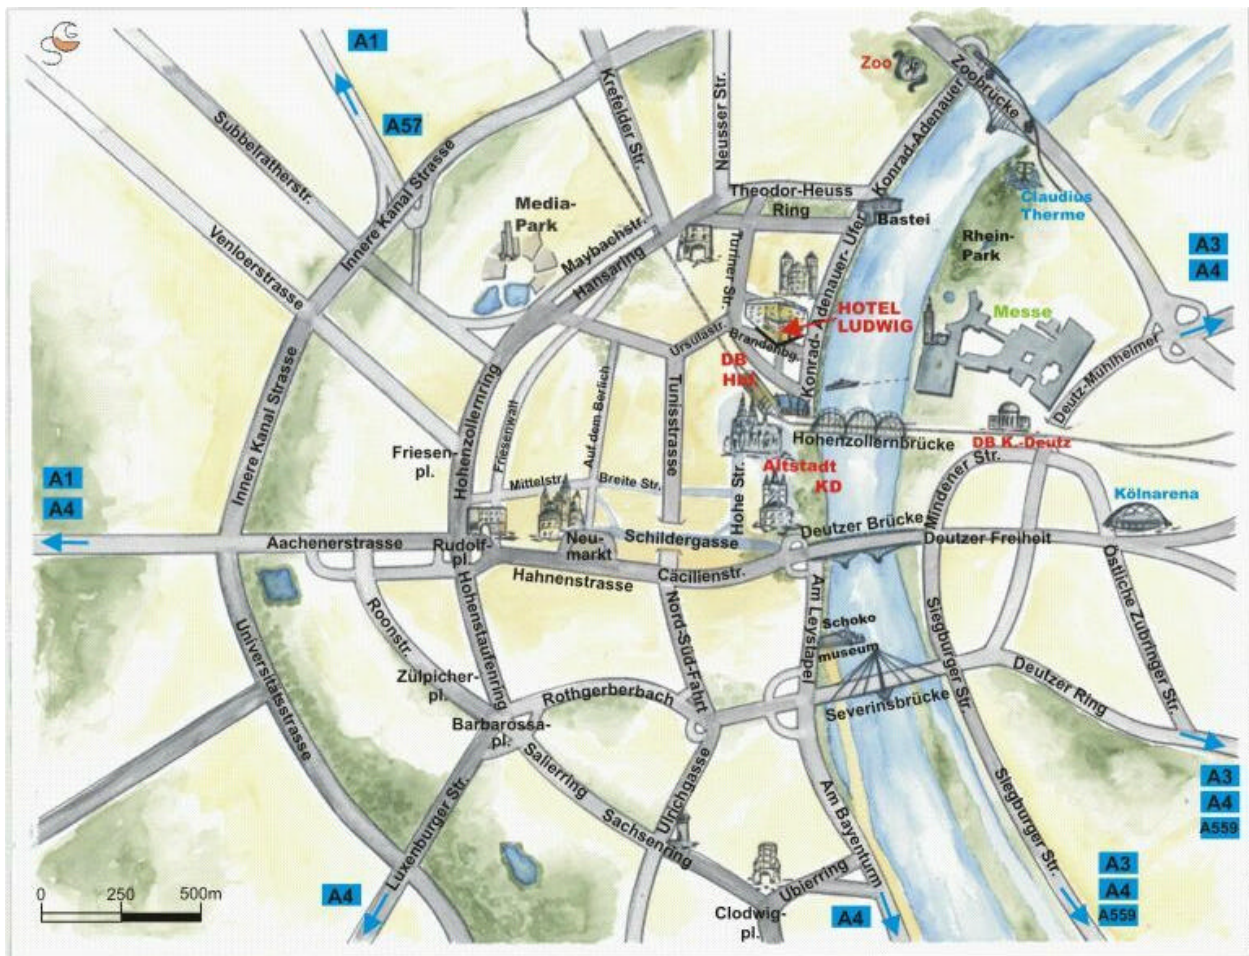

Route-Description

Distances:

Musical Dome	200 m
Cathedral	200 m
Old Town	300 m
Philharmonie	400 m
Fair Grounds	600 m
Kölnarena	1,5 km

Airports

Cologne-Bonn	15 km
Düsseldorf	45 km

Routes from all major motorways:

Media Park Tower, Kyoto, Victoria and Ursulastr. Behind the underpass keep right direction Breslauer Platz. After 300 meters, turn left into Johannisstr. You will find the Ludwig Hotel on the left side on the corner Brandenburger Str.

A 3 / A 4

At the motorway interchange Köln-ost turn off direction Innenstadt/Zentrum. On bridge (Zoobrücke) take exit direction Zentrum. Then along the river Rhine for 1,5 km direction Zentrum/HBF. At Breslauer Platz (Musical Dome) turn right into Goldgasse direction Zentrum/HBF. At the second traffic light turn right again into Johannisstr. You will find the Ludwig Hotel on the left side on the corner Brandenburger Str.

A 57

Continue on to the end of motorway direction Zentrum. At the traffic light turn left direction Zentrum. Follow the road along the Media Park Tower, Kyoto, Victoria and Ursulastr. Behind the underpass turn right direction Breslauer Platz/HBF. After 300 meters at the third traffic light turn left into Johannisstr. You will find the Ludwig Hotel on the left side on the corner Brandenburger Str.